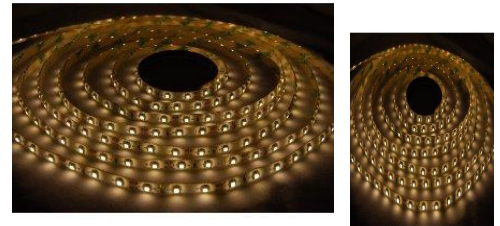

## 5 Meter (16.4 Feet) Reel - White Strip Lighting With Power Supply

This classy strip lighting is available in Warm White and White. The strip has 3M adhesive on the back for easy installation and is a great addition to any decor. It uses only 22 Watts and has 300 quality LED's.

Included also is a 3 amp (36 Watts) power supply that will support eight meters or up to 26 feet of strips. There is also a 6 amp (72 Watt) power supply that will allow the controller to support up to three of the 5 meter reels (48 feet).]

- **Bulb Shape:** Strip Light
- **Base Type:** 3 pin easy plug-in
- **Comparable to:** One of a kind...strip light
- **Color:** Warm White : 3000K White: 5000K
- **Energy Consumption:** 22 watt power consumption per strip
- **Housing:** Silicon coating on a flexible printed circuit board
- **Operating Temperature:** -20C to 60C (-4F to 140F)
- **Starting Temperature:** -10C to 50C (14F to 122F)
- **Universal Power Voltages:** Power Supply Operates 100-240V
- **Superior Brightness Performance**
- **Beam Angle:** 120 Degree
- **LED Source Life:** 30,000
- **Dimensions:** Length: 5 meter per strip Width: .33" Height: .125"
- **Weight:** 18 Ounces

Photometrics		
Product Number	Color Temperature	Beam Angle
S3528-12VDC-22W300-W	Warm White (3000K)	120 Degrees
S3528-12VDC-22W300-W	White (5000K)	120 Degrees