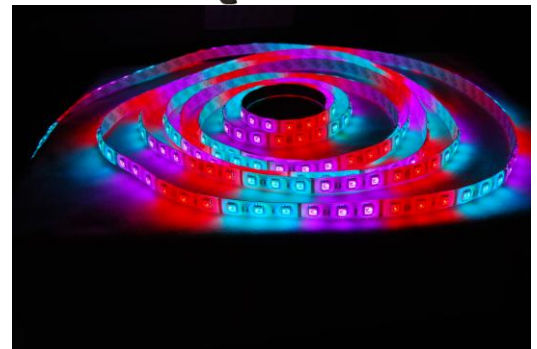

LED ULTRA Color Changing Mood Strip Light

LED mood ribbon flex strip is a, slim, high brightness, multi color changing light strip ideal for all interior and exterior applications. This light is housed in a thick transparent silicon casing that does not block light from emitting. Small size and cool light output make the mood strip ideal for a wide range of applications such as cove lighting, back lighting, illumination lighting, guidance lighting, channel letter lighting and other narrow area lighting.

Controller: LED Color Changing Mood Strip controller can reach up to 10 meters with a maximum single channel output of 30W. The controller operates on infrared wireless technology. The remote altogether has 25 keys: opening key, increasing light key, and reducing light key, 16pcs fixed mode keys and 4pcs consecutive change pattern keys. Increasing light and reducing light only has an effect under fixed modes.

- **Bulb Shape:** RGB Strip Light
- **Base Type:** 8 pin easy controller plug-in
- **Comparable to:** Cove lighting, accent lighting...etc
- **Color Range:** Multi Color (Red, Blue, Green, Purple)
- **Light Source:** S5050 power LED
- **Housing:** Silicon
- **Operating Temperature:** -20C to 60C (-4F to 140F)
- **Starting Temperature:** -10C to 50C (14F to 122F)
- **Universal Power Voltages:** Operates 100-240V, 24V
- **Superior Brightness Performance**
- **Beam Angle:** 120 Degree
- **LED Source Life:** 30,000
- **Dimensions:** 5 Meter Strip

Photometrics

Product Number	Luminosity	Color Temperature	Beam Angle
S5050-12VDC-26W300	Varies	Multicolor	120 Degrees